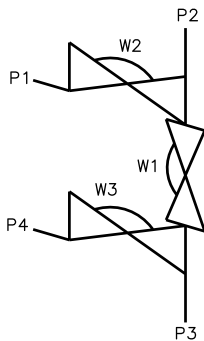

Multiple Weir MW0403R

Front

Back

Valve	DN Size	
W1		
W2		
W3		
Port	DN Size	Tube Specification
P1		
P2		
P3		
P4		

Installation as shown
H = Horizontal
V = Vertical