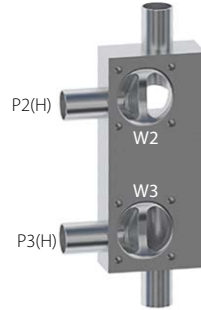

Multiple Weir MW0403Q

Front

Back

Valve	DN Size	
W1		
W2		
W3		
Port	DN Size	Tube Specification
P1		
P2		
P3		
P4		

Installation as shown
H = Horizontal
V = Vertical