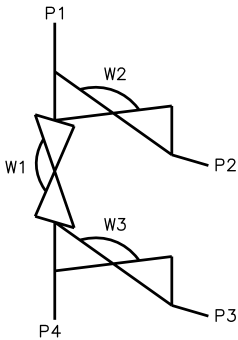

Multiple Weir MW0403Q

Front

Back

Valve	DN Size	
W1		
W2		
W3		
Port	DN Size	Tube Specification
P1		
P2		
P3		
P4		

Installation as shown
H = Horizontal
V = Vertical