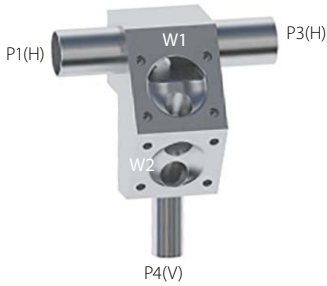

Multiple Weir MW0403P

Front

Back

Valve	DN Size	
W1		
W2		
W3		
Port	DN Size	Tube Specification
P1		
P2		
P3		
P4		

Installation as shown
H = Horizontal
V = Vertical