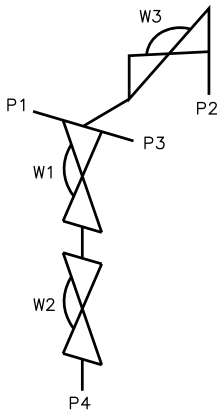

Multiple Weir MW0403P

Front

Back

Valve	DN Size	
W1		
W2		
W3		
Port	DN Size	Tube Specification
P1		
P2		
P3		
P4		

Installation as shown
H = Horizontal
V = Vertical