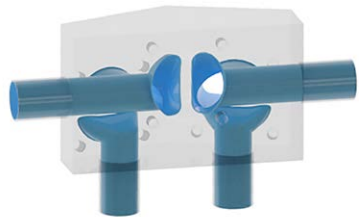

Multiple Weir MW0403O

Front

Back

Valve	DN Size	
W1		
W2		
W3		
Port	DN Size	Tube Specification
P1		
P2		
P3		
P4		

Installation as shown
H = Horizontal
V = Vertical