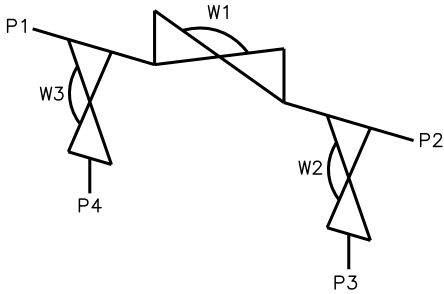

Multiple Weir MW0403O

Front

Back

Valve	DN Size	
W1		
W2		
W3		
Port	DN Size	Tube Specification
P1		
P2		
P3		
P4		

Installation as shown
H = Horizontal
V = Vertical