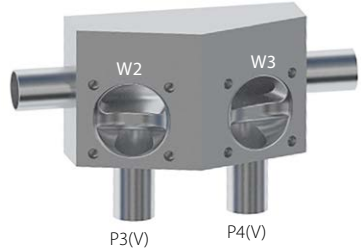

Multiple Weir MW0403O

Front

Back

Valve	DN Size	
W1		
W2		
W3		
Port	DN Size	Tube Specification
P1		
P2		
P3		
P4		

Installation as shown
H = Horizontal
V = Vertical