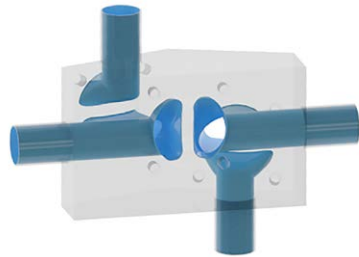

Multiple Weir MW0403N

Front

Back

Valve	DN Size	
W1		
W2		
W3		
Port	DN Size	Tube Specification
P1		
P2		
P3		
P4		

Installation as shown
H = Horizontal
V = Vertical