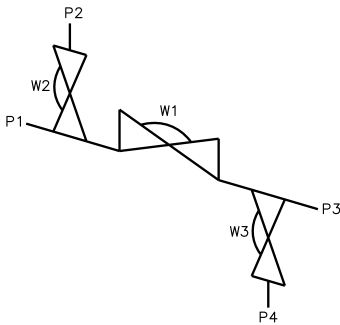

Multiple Weir MW0403N

Front

Back

Valve	DN Size	
W1		
W2		
W3		
Port	DN Size	Tube Specification
P1		
P2		
P3		
P4		

Installation as shown
H = Horizontal
V = Vertical