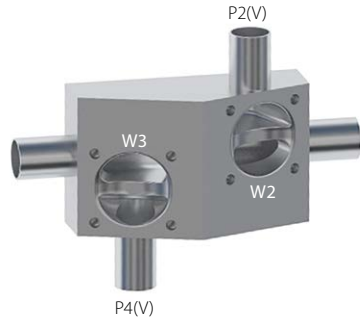

Multiple Weir MW0403N

Front

Back

Valve	DN Size	
W1		
W2		
W3		
Port	DN Size	Tube Specification
P1		
P2		
P3		
P4		

Installation as shown
H = Horizontal
V = Vertical