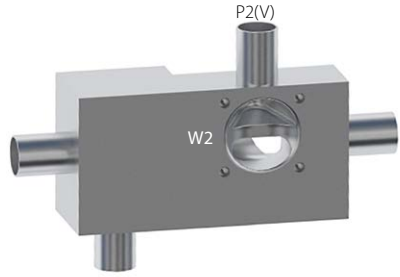

Multiple Weir MW0403K

Front

Back

Valve	DN Size	
W1		
W2		
W3		
Port	DN Size	Tube Specification
P1		
P2		
P3		
P4		

Installation as shown
H = Horizontal
V = Vertical