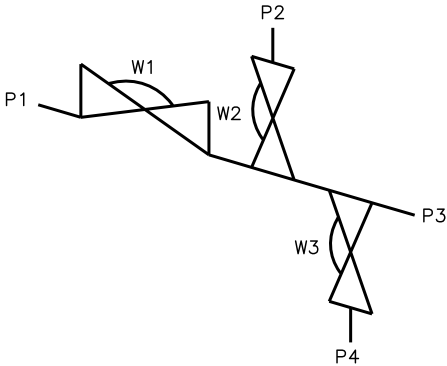

Multiple Weir MW0403K

Front

Back

Valve	DN Size	
W1		
W2		
W3		
Port	DN Size	Tube Specification
P1		
P2		
P3		
P4		

Installation as shown
H = Horizontal
V = Vertical