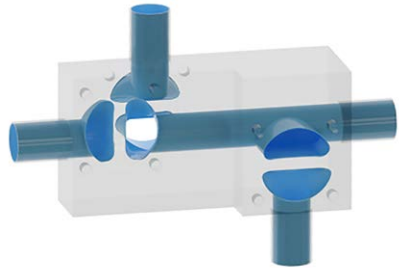

Multiple Weir MW0403K

Front

Back

Valve	DN Size	
W1		
W2		
W3		
Port	DN Size	Tube Specification
P1		
P2		
P3		
P4		

Installation as shown
H = Horizontal
V = Vertical