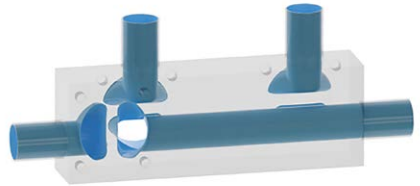

Multiple Weir MW04031

Front

Back

Valve	DN Size	
W1		
W2		
W3		
Port	DN Size	Tube Specification
P1		
P2		
P3		
P4		

Installation as shown
H = Horizontal
V = Vertical