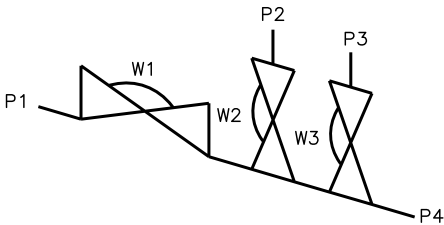

Multiple Weir MW04031

Front

Back

Valve	DN Size	
W1		
W2		
W3		
Port	DN Size	Tube Specification
P1		
P2		
P3		
P4		

Installation as shown
H = Horizontal
V = Vertical